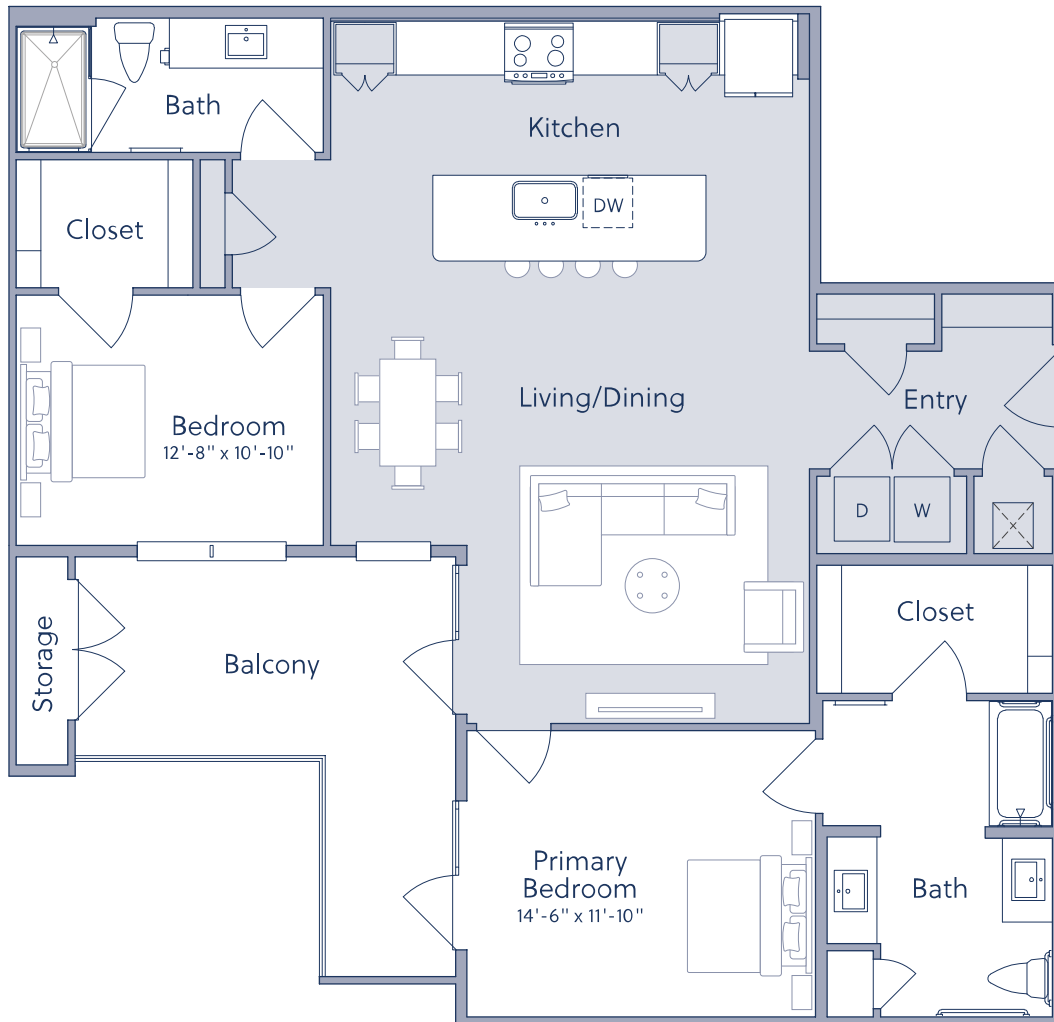

# B3C

2 BED / 2 BATH

# 1495

SQ. FT.

4545 E. Warren Avenue | Denver, CO 80222

[www.thecamerondenver.com](http://www.thecamerondenver.com)

Floorplans are artist's rendering. All dimensions are approximate. Actual product and specifications may vary in dimension or detail. Not all features are available in every apartment. Prices and availability are subject to change. Please see a representative for details.