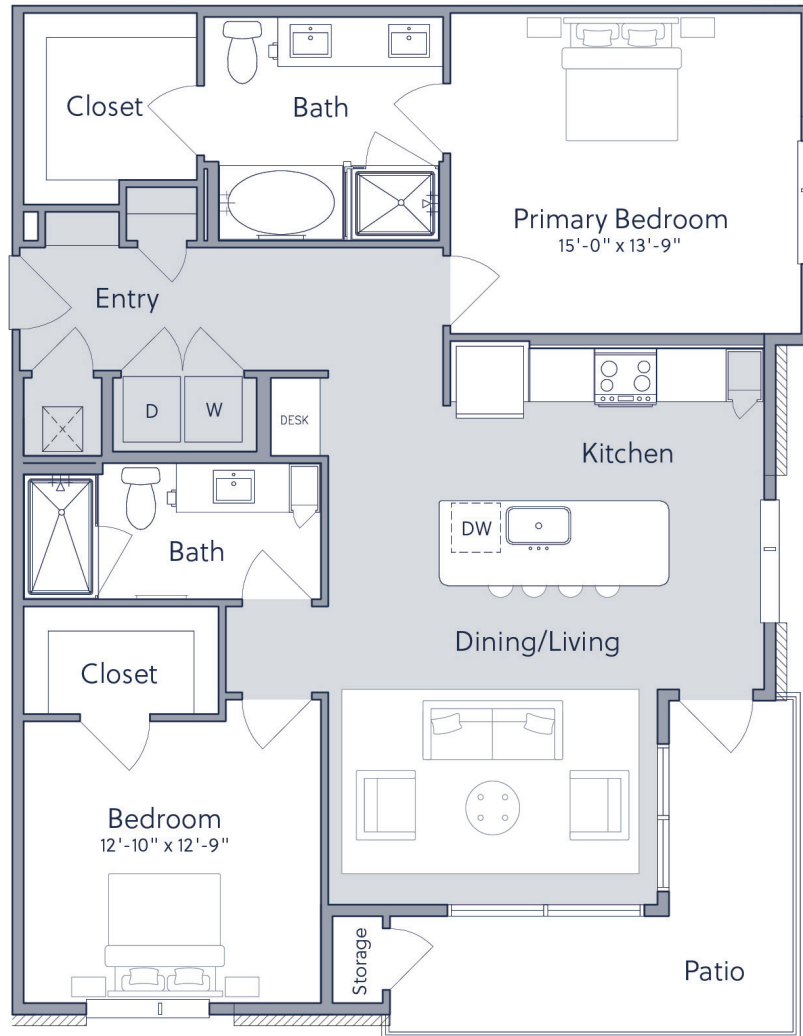

# B2A

2 BED / 2 BATH

# 1322

SQ. FT.

CAMERON

4545 E. Warren Avenue | Denver, CO 80222

[thecamerondenver.com](http://thecamerondenver.com)

*\*Floor plans are artist's rendering. All dimensions are approximate. Actual product and specifications may vary in dimension or detail. Not all features are available in every apartment. Prices and availability are subject to change. Please see a representative for details.*