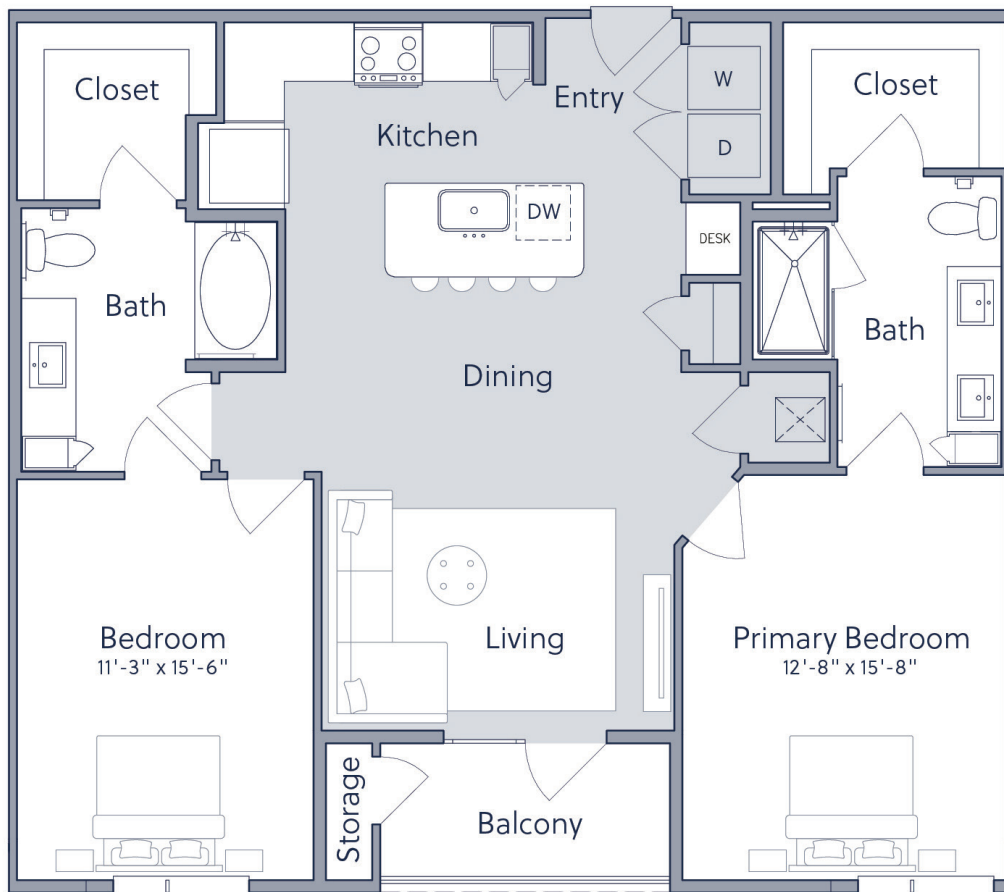

# B1B

2 BED / 2 BATH

# 1186

SQ. FT.

CAMERON

4545 E. Warren Avenue | Denver, CO 80222

[thecamerondenver.com](http://thecamerondenver.com)

*\*Floor plans are artist's rendering. All dimensions are approximate. Actual product and specifications may vary in dimension or detail. Not all features are available in every apartment. Prices and availability are subject to change. Please see a representative for details.*