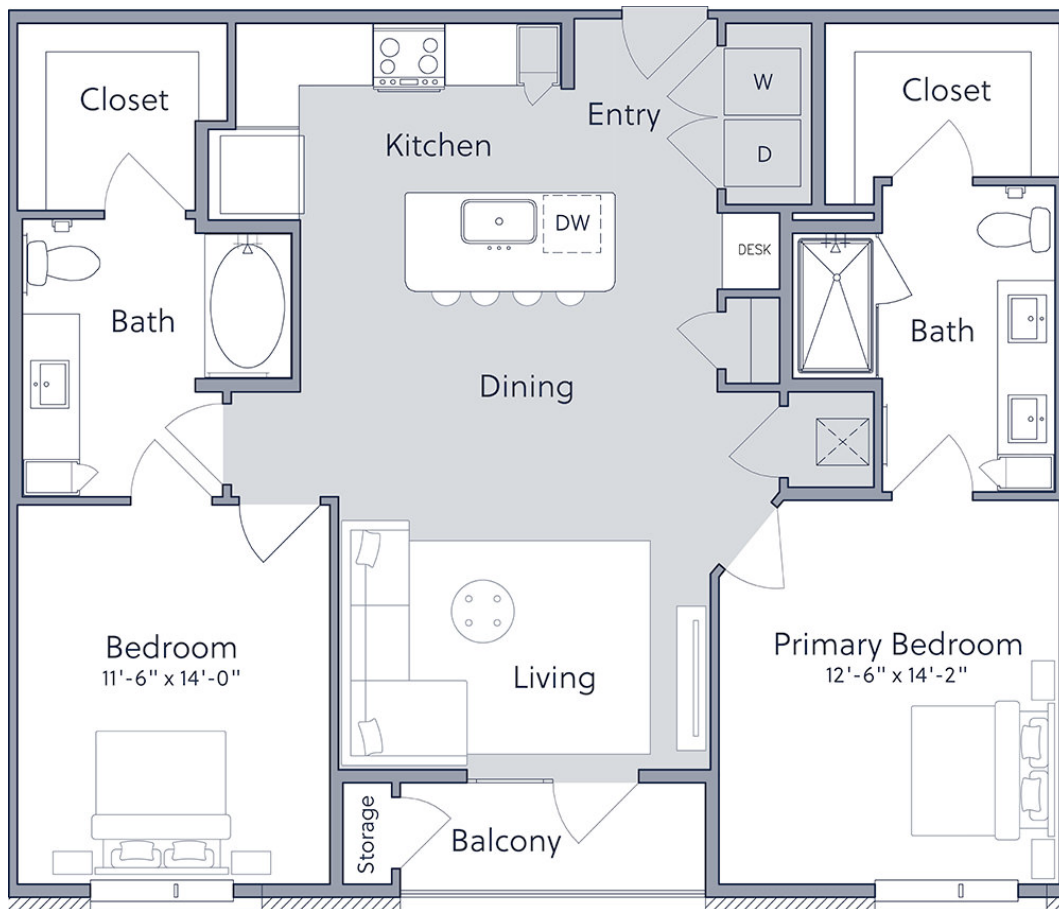

B1A AFF

2 BED / 2 BATH

1202

SQ. FT.

4545 E. Warren Avenue | Denver, CO 80222

www.thecamerondenver.com

Floorplans are artist's rendering. All dimensions are approximate. Actual product and specifications may vary in dimension or detail. Not all features are available in every apartment. Prices and availability are subject to change. Please see a representative for details.