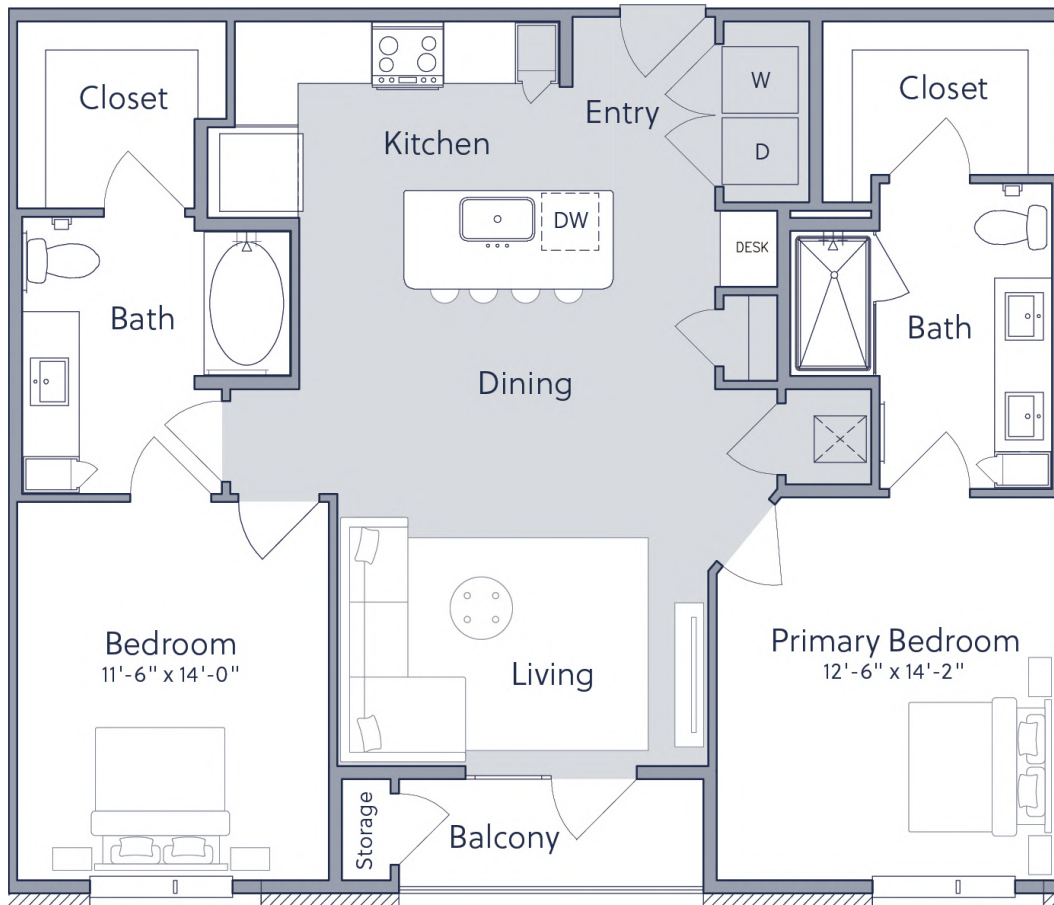

# B1

2 BED / 2 BATH

# 1147

SQ. FT.

4545 E. Warren Avenue | Denver, CO 80222

[www.thecamerondenver.com](http://www.thecamerondenver.com)

Floorplans are artist's rendering. All dimensions are approximate. Actual product and specifications may vary in dimension or detail. Not all features are available in every apartment. Prices and availability are subject to change. Please see a representative for details.