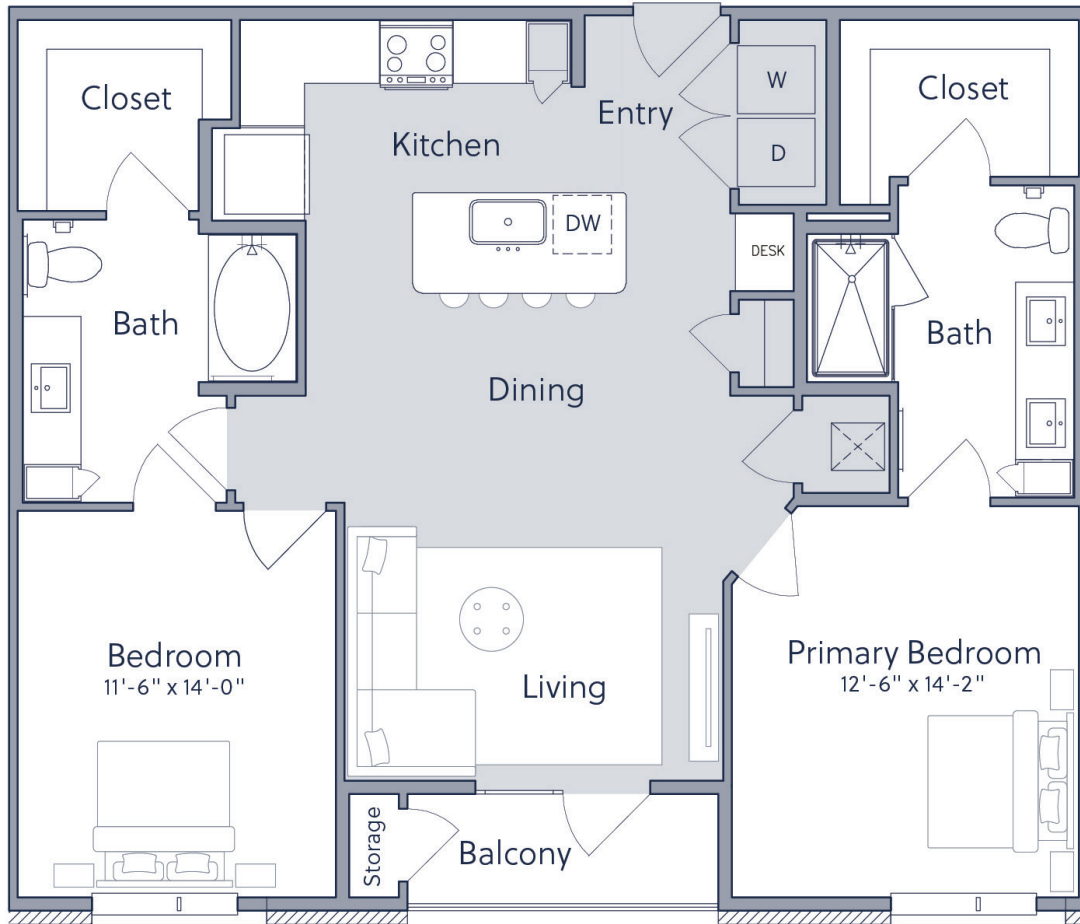

# B1

2 BED / 2 BATH

# 1147

SQ. FT.

CAMERON

4545 E. Warren Avenue | Denver, CO 80222

[thecamerondenver.com](http://thecamerondenver.com)

*\*Floor plans are artist's rendering. All dimensions are approximate. Actual product and specifications may vary in dimension or detail. Not all features are available in every apartment. Prices and availability are subject to change. Please see a representative for details.*