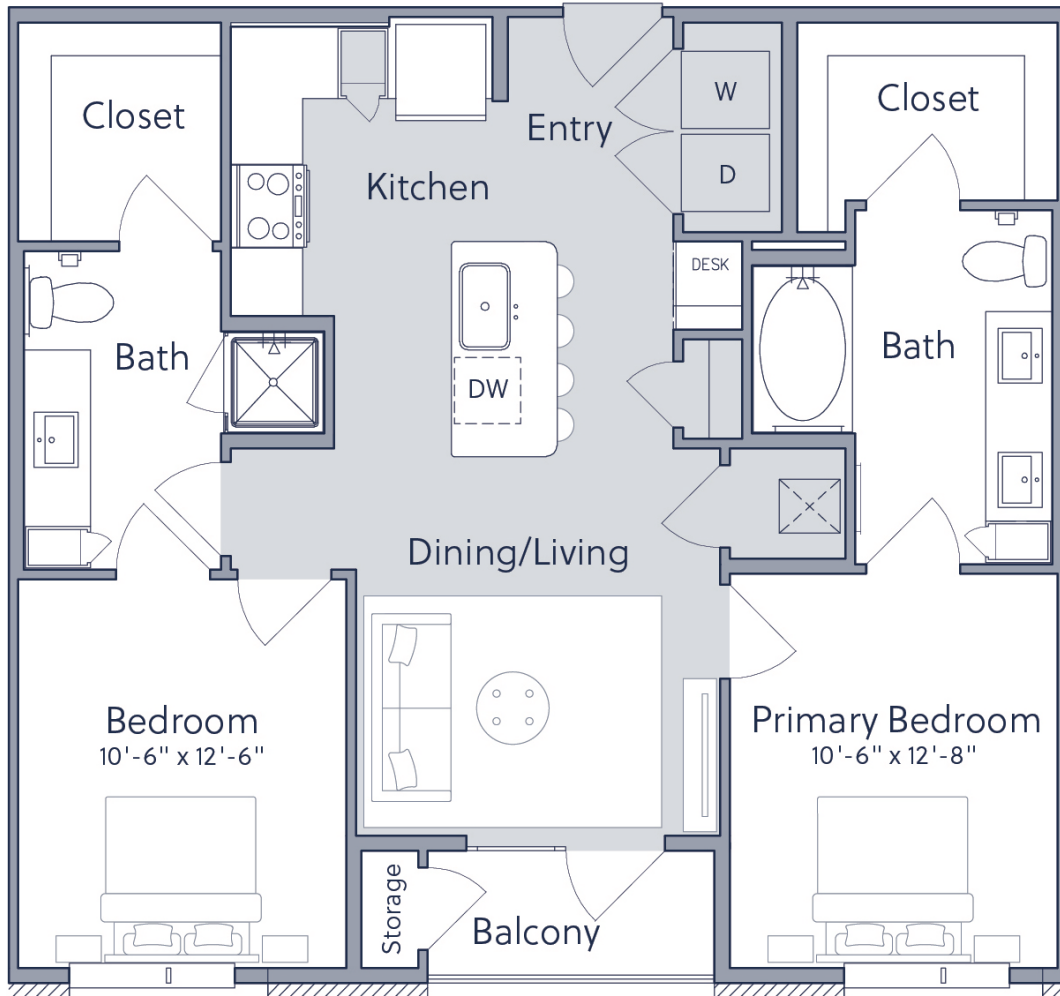

B0A

2 BED / 2 BATH

992

SQ. FT.

4545 E. Warren Avenue | Denver, CO 80222

www.thecamerondenver.com

Floorplans are artist's rendering. All dimensions are approximate. Actual product and specifications may vary in dimension or detail. Not all features are available in every apartment. Prices and availability are subject to change. Please see a representative for details.