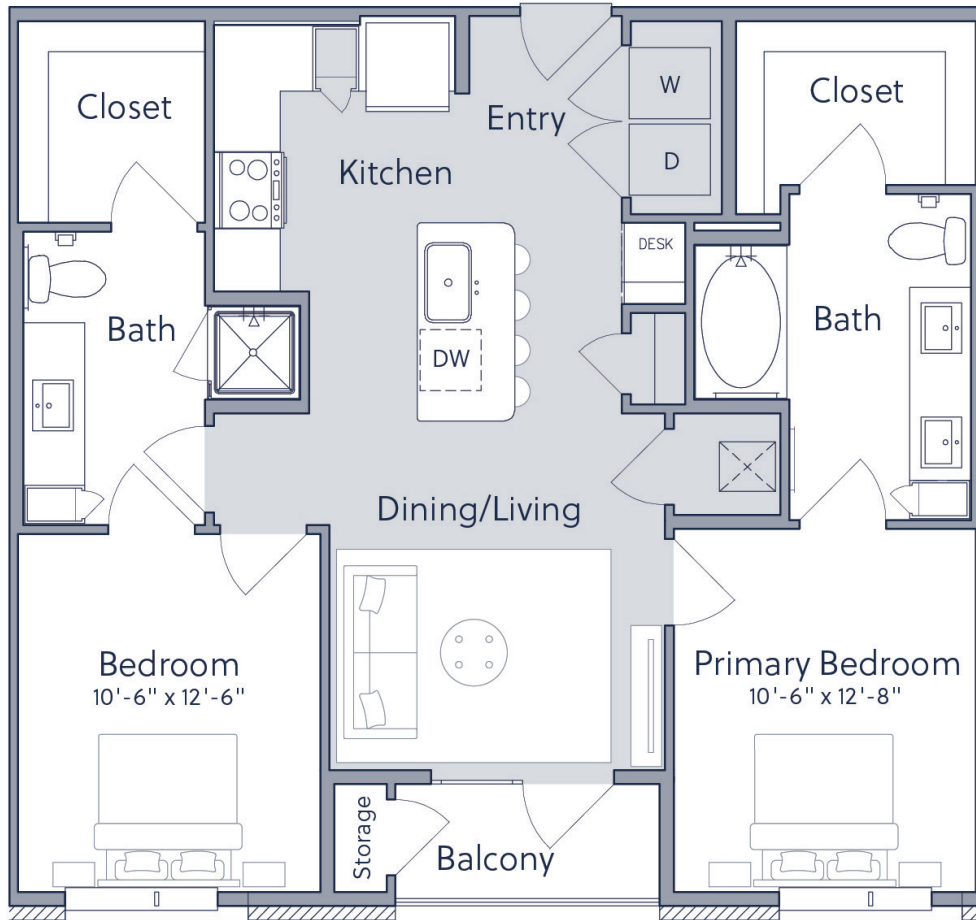

B0

2 BED / 2 BATH

944

SQ. FT.

CAMERON

4545 E. Warren Avenue | Denver, CO 80222

thecamerondenver.com

**Floor plans are artist's rendering. All dimensions are approximate. Actual product and specifications may vary in dimension or detail. Not all features are available in every apartment. Prices and availability are subject to change. Please see a representative for details.*