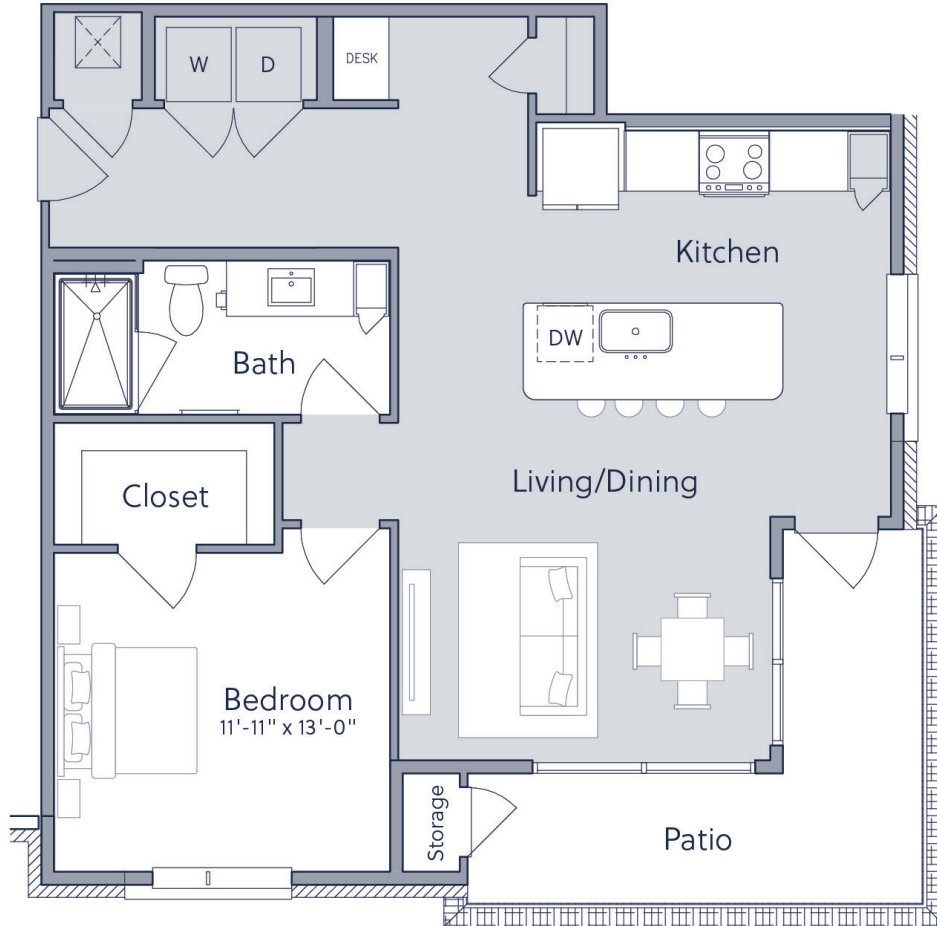

# A5

1 BED / 1 BATH

# 967

SQ. FT.

CAMERON

4545 E. Warren Avenue | Denver, CO 80222

[thecamerondenver.com](http://thecamerondenver.com)

*\*Floor plans are artist's rendering. All dimensions are approximate. Actual product and specifications may vary in dimension or detail. Not all features are available in every apartment. Prices and availability are subject to change. Please see a representative for details.*