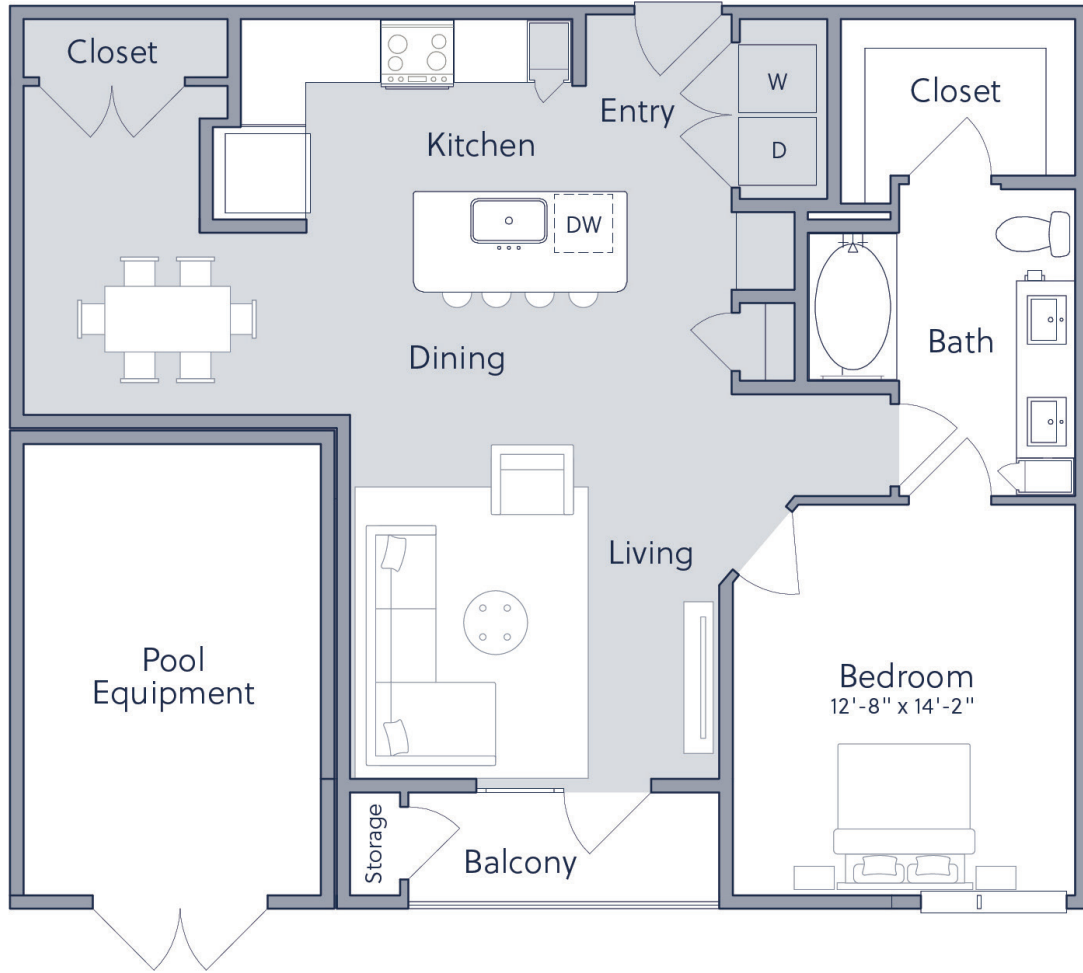

A4Z

1 BED / 1 BATH

995

SQ. FT.

CAMERON

4545 E. Warren Avenue | Denver, CO 80222

thecamerondenver.com

**Floor plans are artist's rendering. All dimensions are approximate. Actual product and specifications may vary in dimension or detail. Not all features are available in every apartment. Prices and availability are subject to change. Please see a representative for details.*