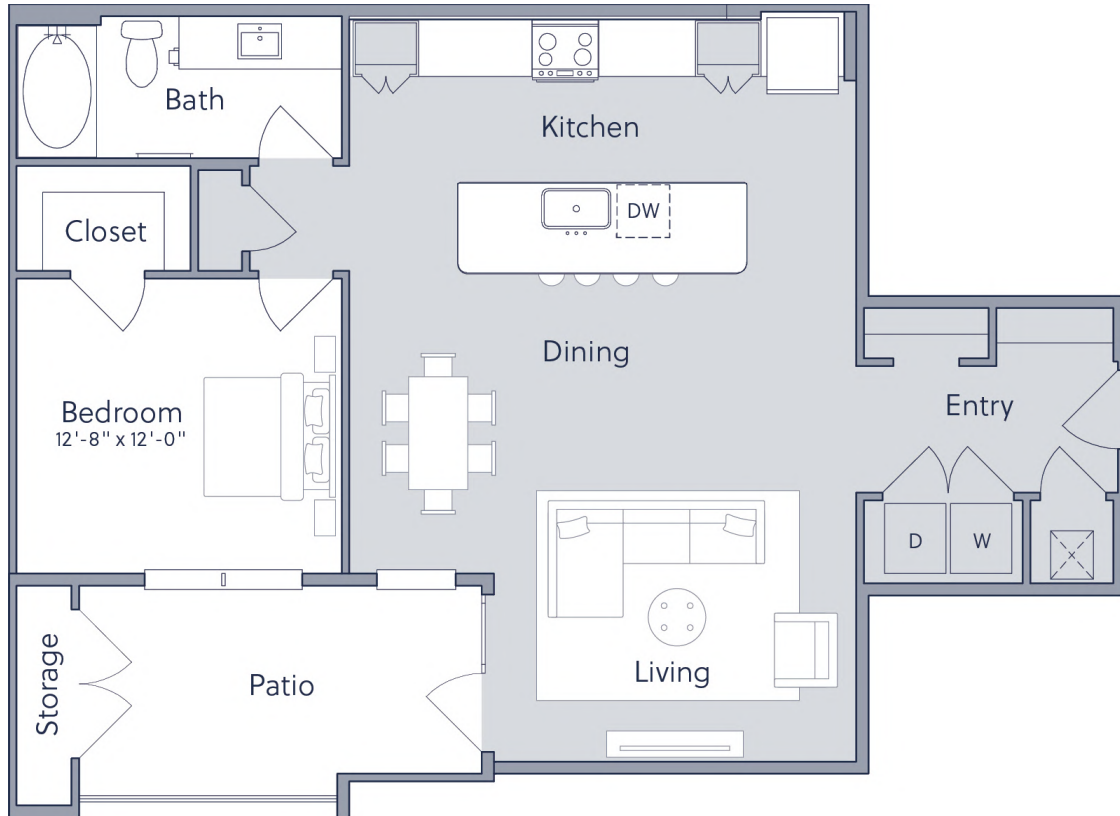

A3Z

1 BED / 1 BATH

1086

SQ. FT.

CAMERON

4545 E. Warren Avenue | Denver, CO 80222

www.thecamerondenver.com

Floorplans are artist's rendering. All dimensions are approximate. Actual product and specifications may vary in dimension or detail. Not all features are available in every apartment. Prices and availability are subject to change. Please see a representative for details.