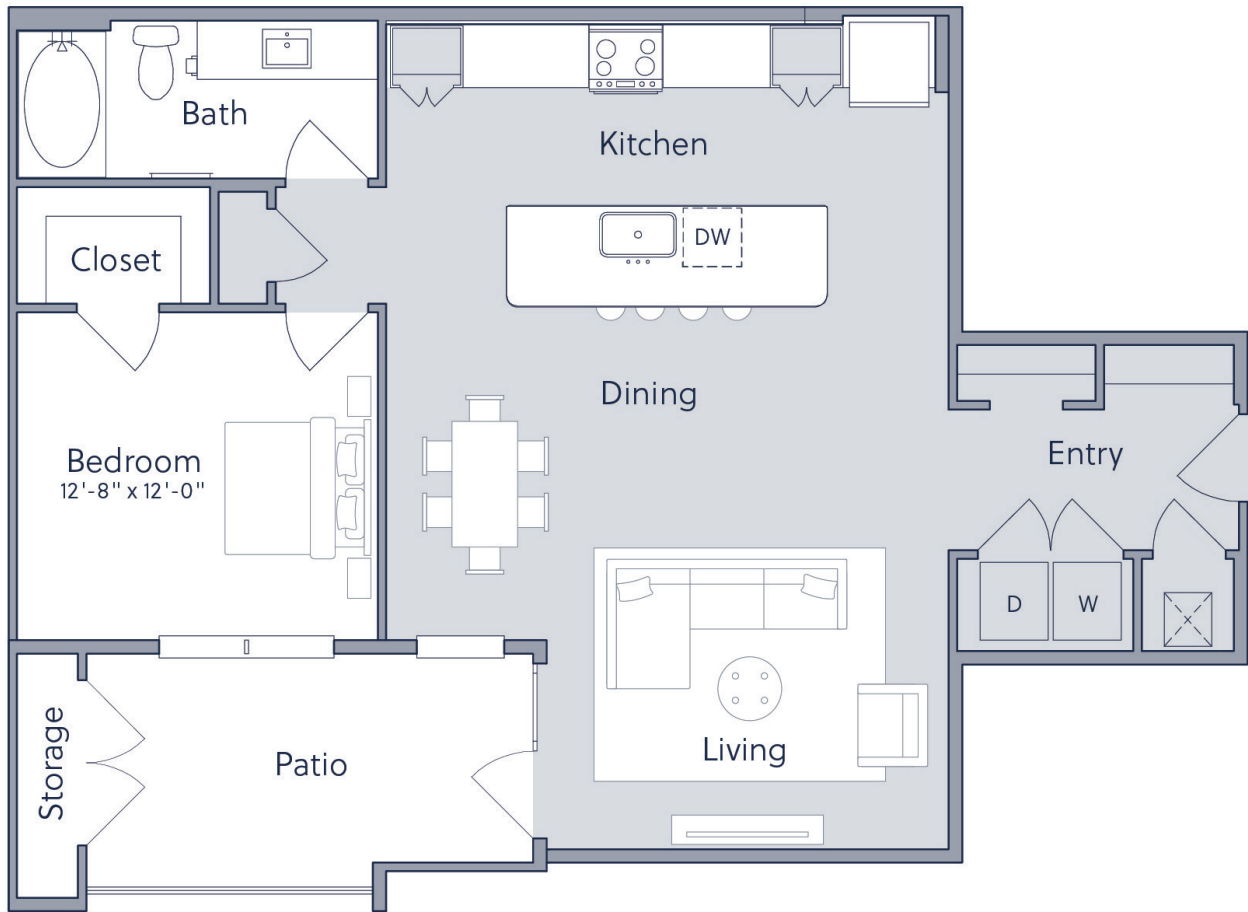

A3A

1 BED / 1 BATH

1086

SQ. FT.

CAMERON

4545 E. Warren Avenue | Denver, CO 80222

thecamerondenver.com

**Floor plans are artist's rendering. All dimensions are approximate. Actual product and specifications may vary in dimension or detail. Not all features are available in every apartment. Prices and availability are subject to change. Please see a representative for details.*