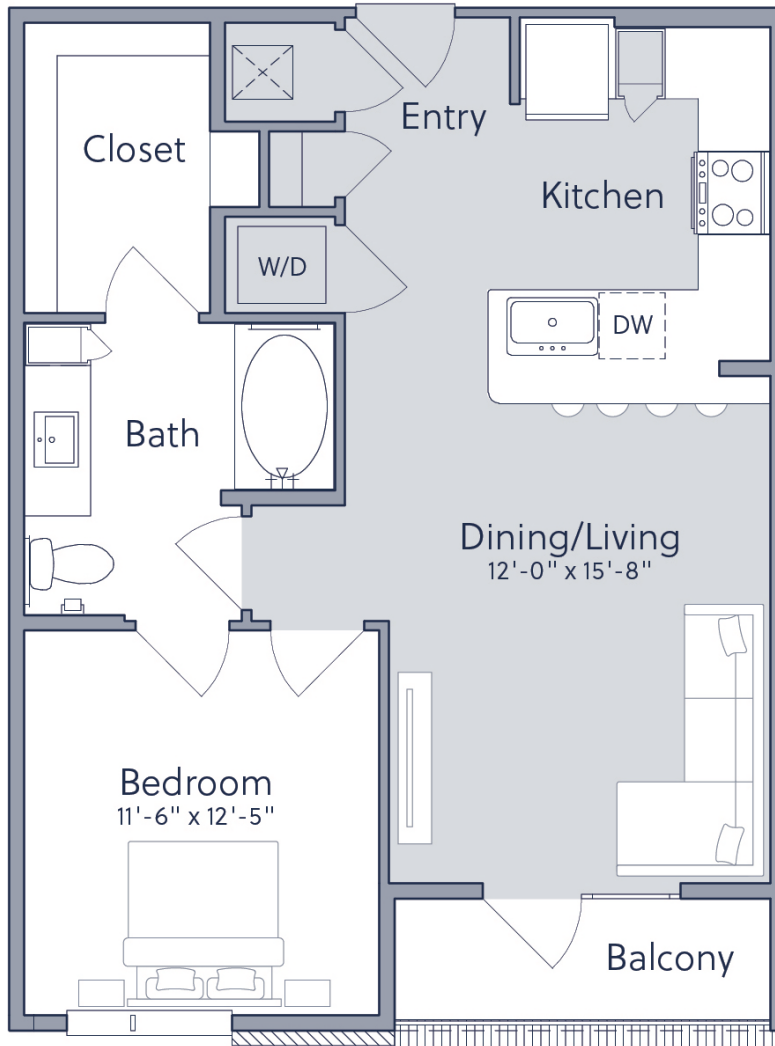

# A2ZA

1 BED / 1 BATH

# 729

SQ. FT.

CAMERON

4545 E. Warren Avenue | Denver, CO 80222

[www.thecamerondenver.com](http://www.thecamerondenver.com)

Floorplans are artist's rendering. All dimensions are approximate. Actual product and specifications may vary in dimension or detail. Not all features are available in every apartment. Prices and availability are subject to change. Please see a representative for details.