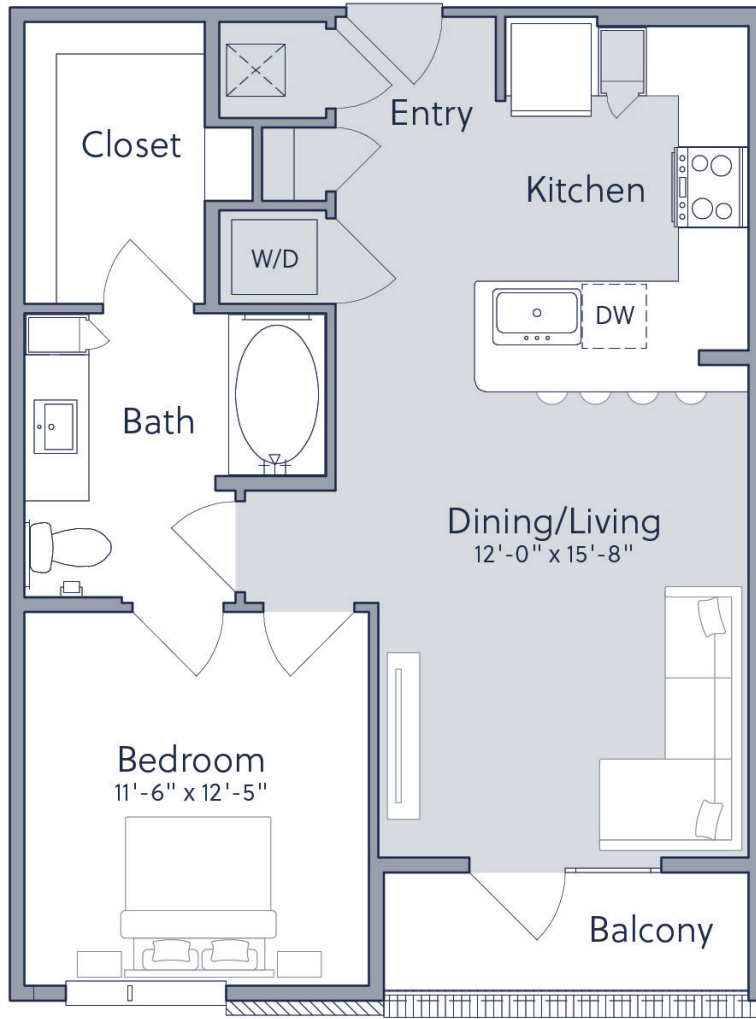

A2Z

1 BED / 1 BATH

729

SQ. FT.

CAMERON

4545 E. Warren Avenue | Denver, CO 80222

thecamerondenver.com

**Floor plans are artist's rendering. All dimensions are approximate. Actual product and specifications may vary in dimension or detail. Not all features are available in every apartment. Prices and availability are subject to change. Please see a representative for details.*