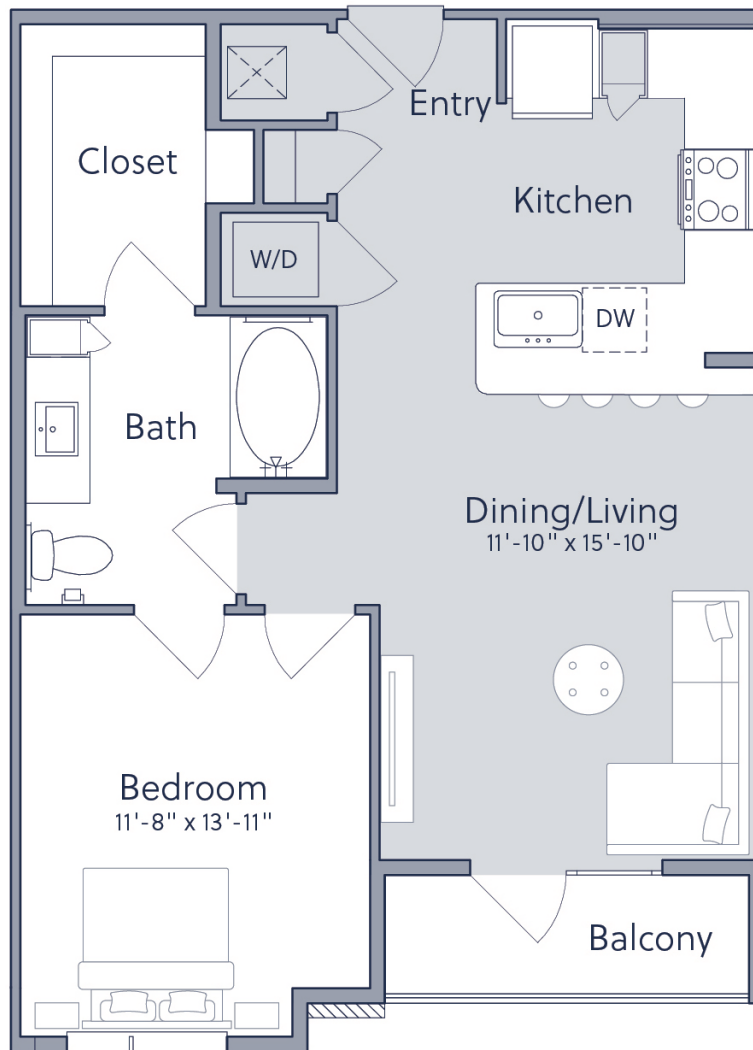

A2D

1 BED / 1 BATH

729

SQ. FT.

CAMERON

4545 E. Warren Avenue | Denver, CO 80222

www.thecamerondenver.com

Floorplans are artist's rendering. All dimensions are approximate. Actual product and specifications may vary in dimension or detail. Not all features are available in every apartment. Prices and availability are subject to change. Please see a representative for details.