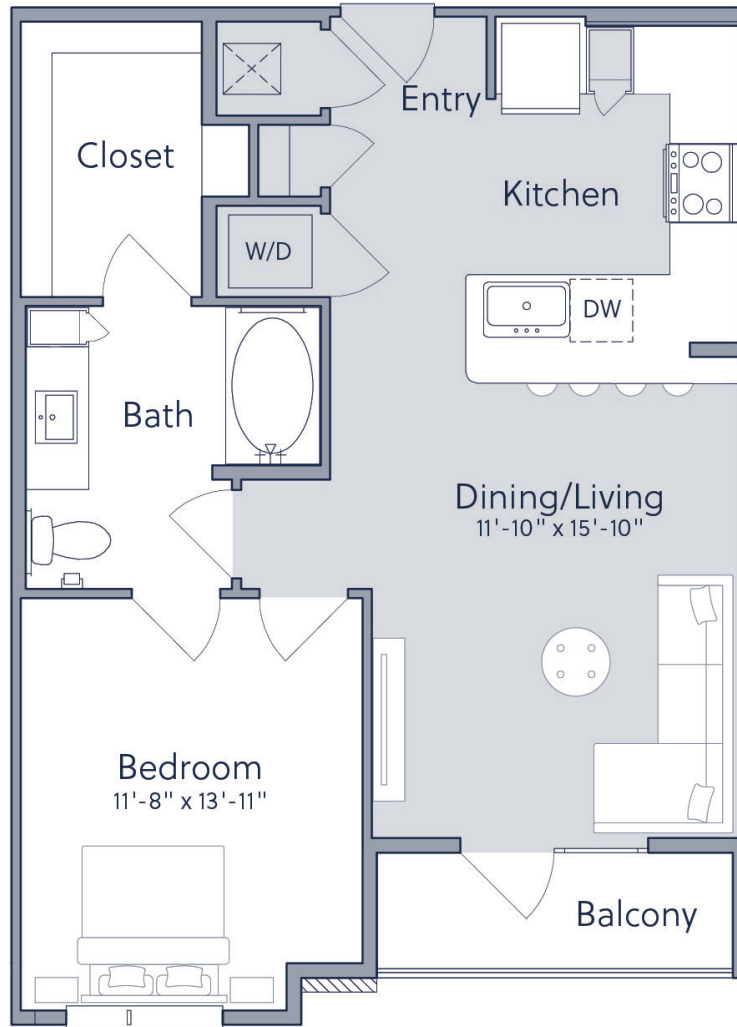

# A2C

1 BED / 1 BATH

# 742

SQ. FT.

CAMERON

4545 E. Warren Avenue | Denver, CO 80222

[thecamerondenver.com](http://thecamerondenver.com)

*\*Floor plans are artist's rendering. All dimensions are approximate. Actual product and specifications may vary in dimension or detail. Not all features are available in every apartment. Prices and availability are subject to change. Please see a representative for details.*