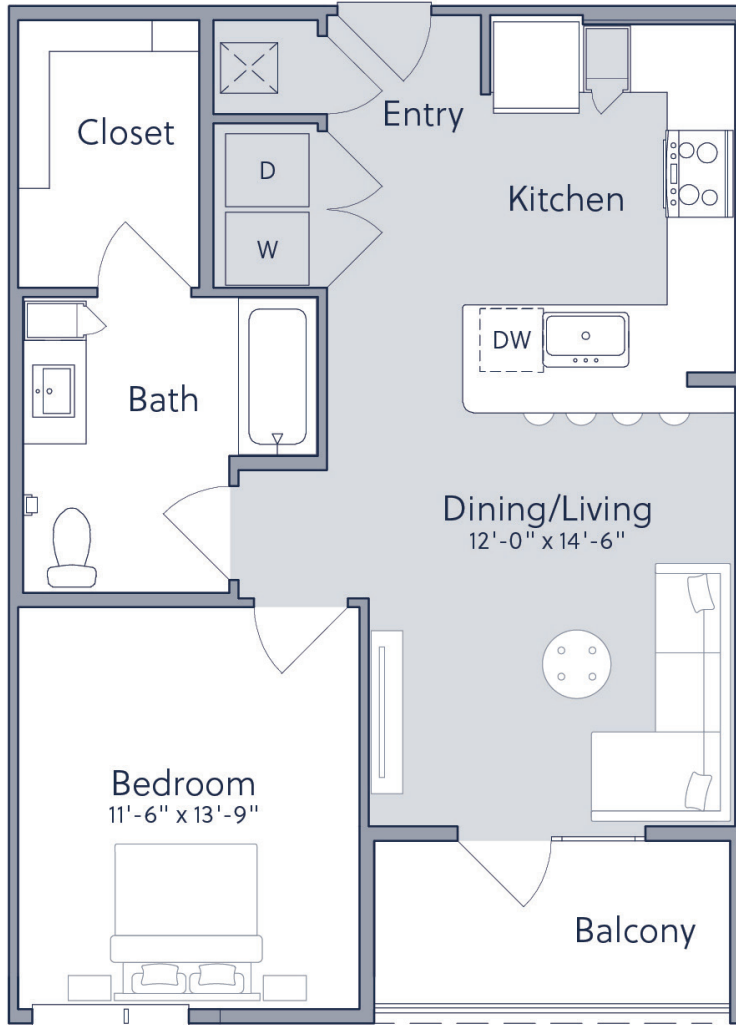

A2A

1 BED / 1 BATH

764

SQ. FT.

CAMERON

4545 E. Warren Avenue | Denver, CO 80222

thecamerondenver.com

**Floor plans are artist's rendering. All dimensions are approximate. Actual product and specifications may vary in dimension or detail. Not all features are available in every apartment. Prices and availability are subject to change. Please see a representative for details.*