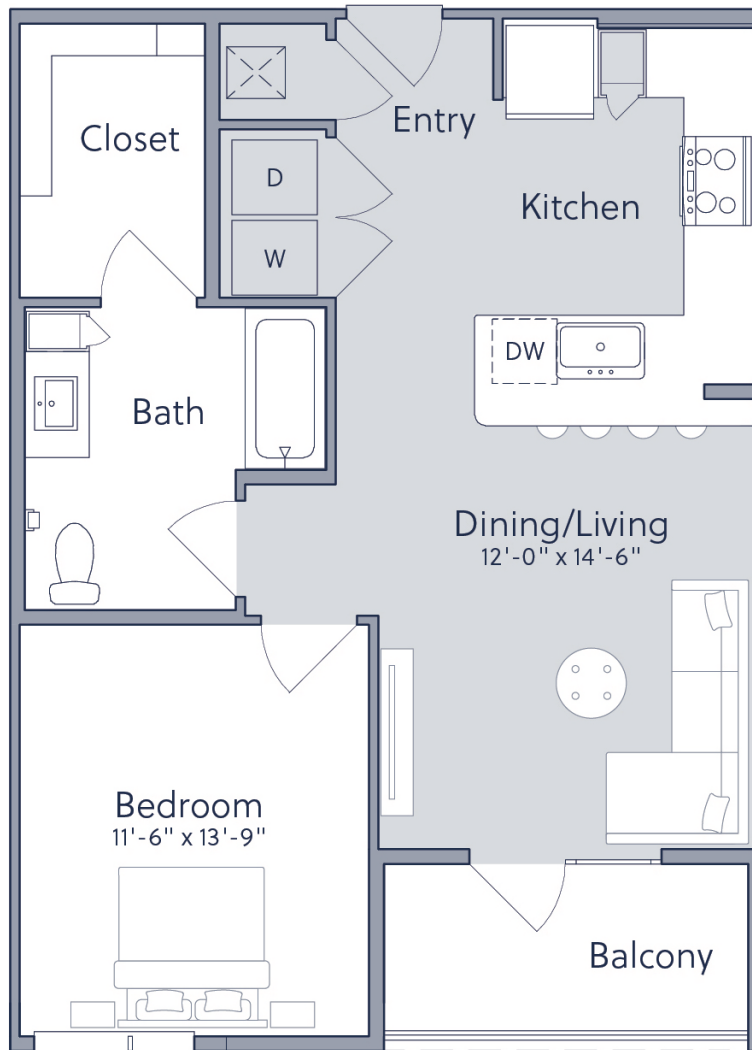

A2A-ANSI

1 BED / 1 BATH

764

SQ. FT.

CAMERON

4545 E. Warren Avenue | Denver, CO 80222

www.thecamerondenver.com

Floorplans are artist's rendering. All dimensions are approximate. Actual product and specifications may vary in dimension or detail. Not all features are available in every apartment. Prices and availability are subject to change. Please see a representative for details.