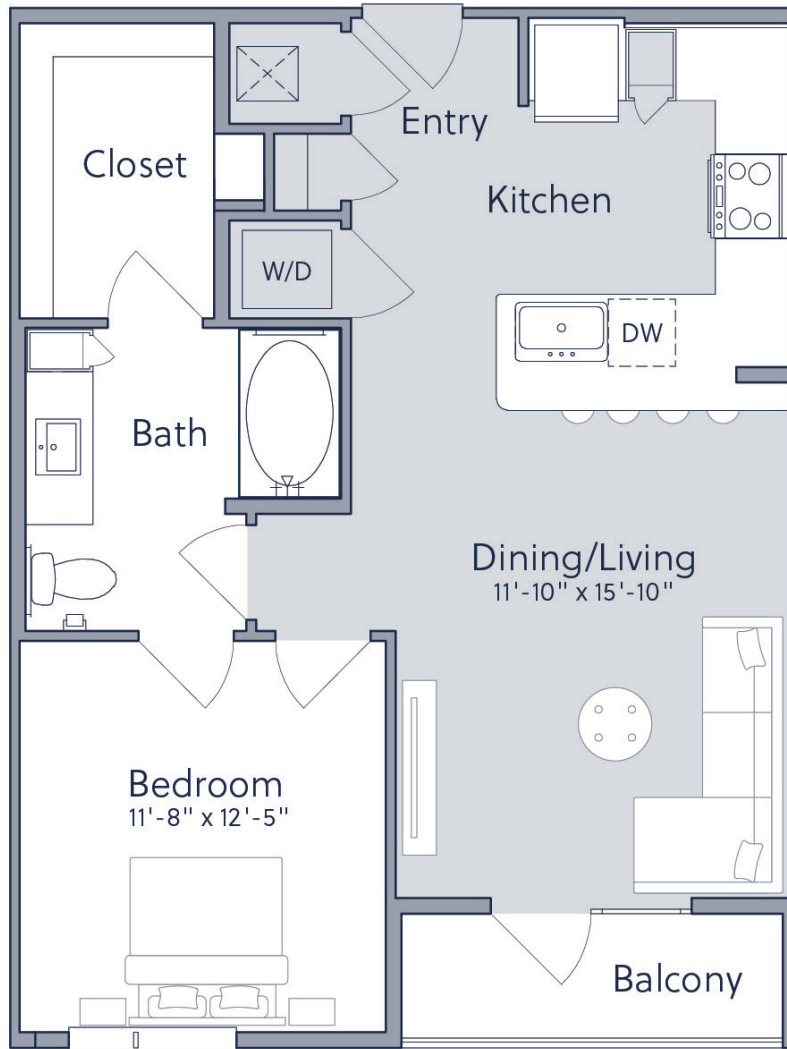

A2

1 BED / 1 BATH

729

SQ. FT.

CAMERON

4545 E. Warren Avenue | Denver, CO 80222

thecamerondenver.com

**Floor plans are artist's rendering. All dimensions are approximate. Actual product and specifications may vary in dimension or detail. Not all features are available in every apartment. Prices and availability are subject to change. Please see a representative for details.*