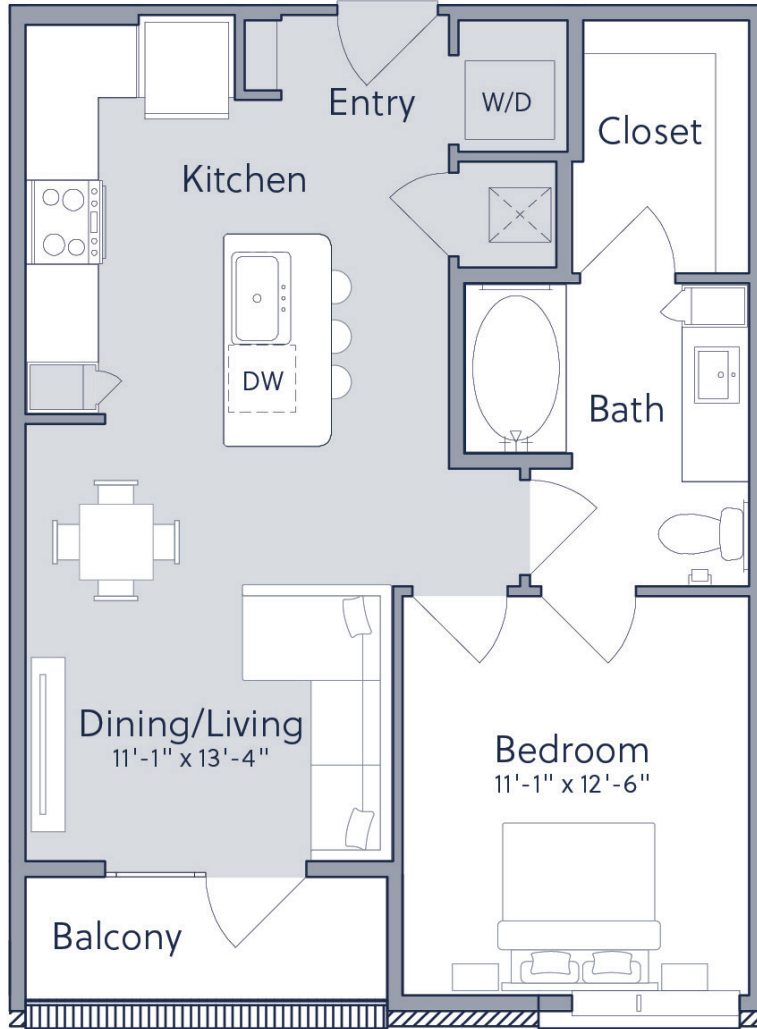

A1Z

1 BED / 1 BATH

675

SQ. FT.

CAMERON

4545 E. Warren Avenue | Denver, CO 80222

thecamerondenver.com

**Floor plans are artist's rendering. All dimensions are approximate. Actual product and specifications may vary in dimension or detail. Not all features are available in every apartment. Prices and availability are subject to change. Please see a representative for details.*