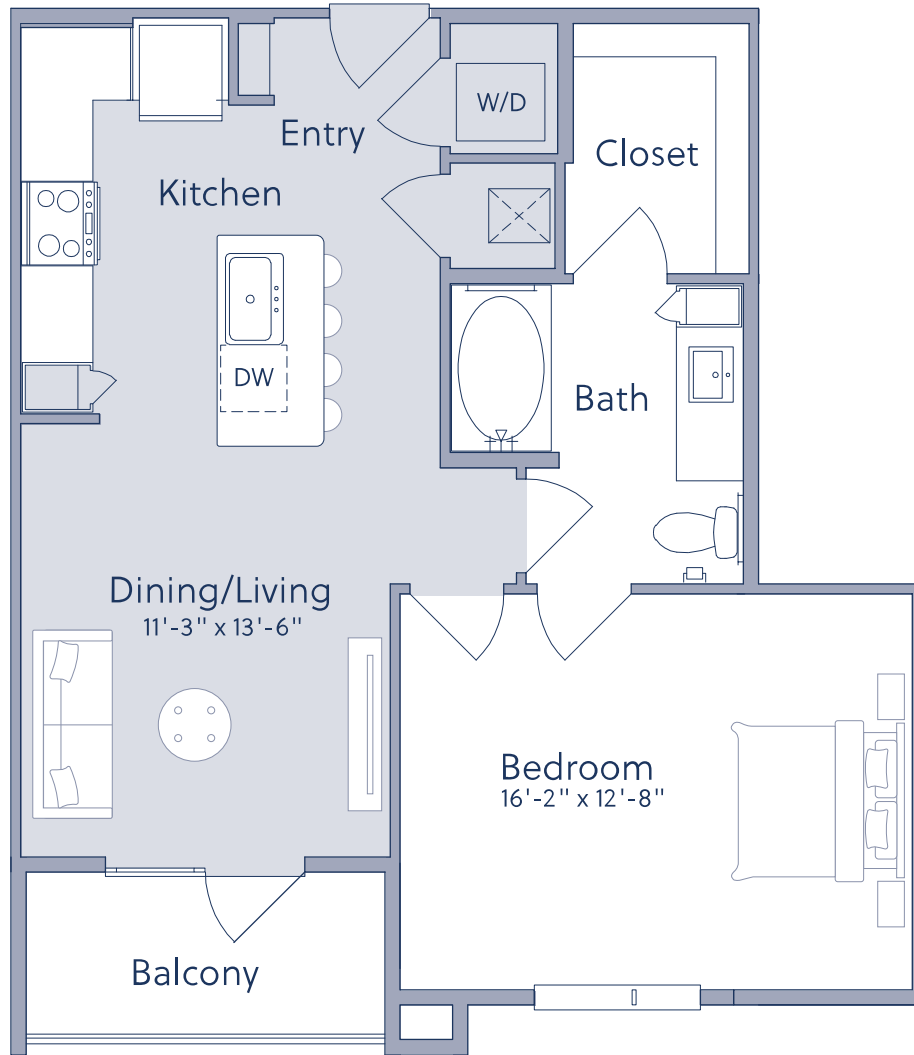

A1E

1 BED / 1 BATH

758

SQ. FT.

CAMERON

4545 E. Warren Avenue | Denver, CO 80222

www.thecamerondenver.com

Floorplans are artist's rendering. All dimensions are approximate. Actual product and specifications may vary in dimension or detail. Not all features are available in every apartment. Prices and availability are subject to change. Please see a representative for details.