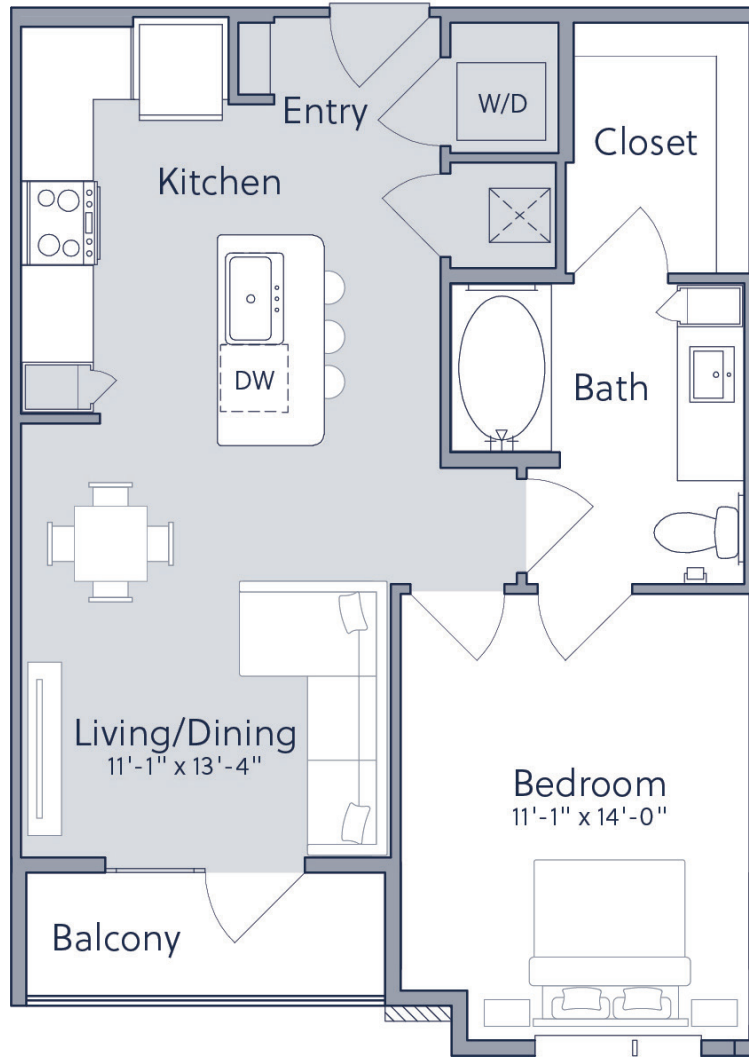

A1C

1 BED / 1 BATH

689

SQ. FT.

CAMERON

4545 E. Warren Avenue | Denver, CO 80222

thecamerondenver.com

**Floor plans are artist's rendering. All dimensions are approximate. Actual product and specifications may vary in dimension or detail. Not all features are available in every apartment. Prices and availability are subject to change. Please see a representative for details.*