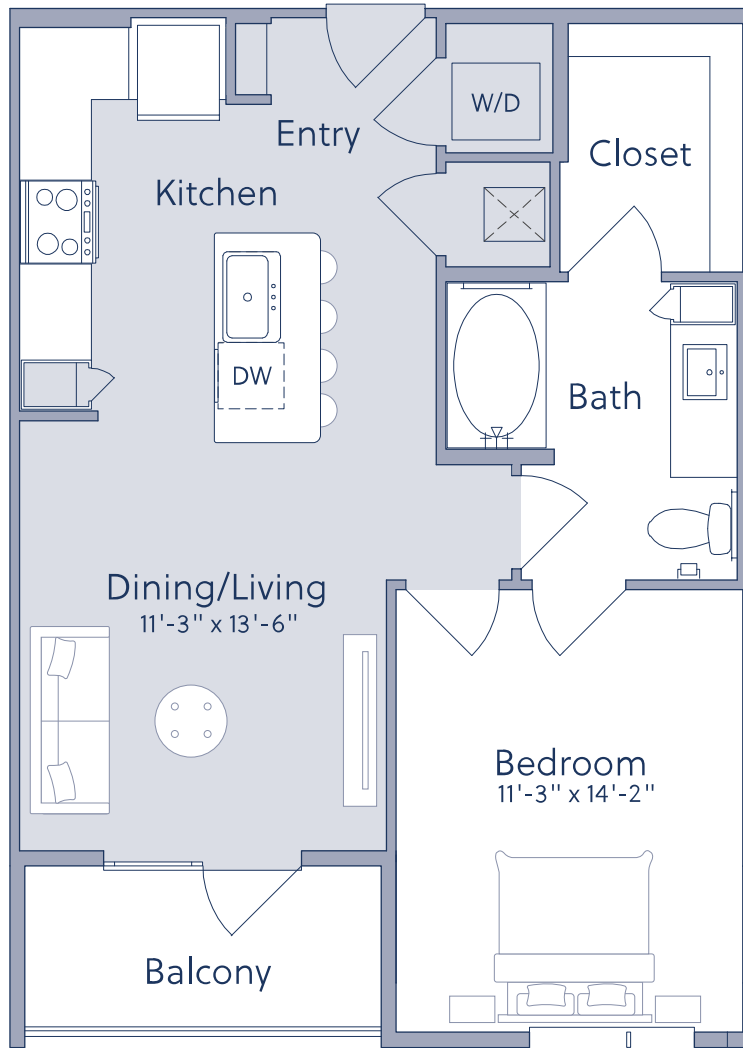

# A1A

1 BED / 1 BATH

# 709

SQ. FT.

CAMERON

4545 E. Warren Avenue | Denver, CO 80222

[www.thecamerondenver.com](http://www.thecamerondenver.com)

Floorplans are artist's rendering. All dimensions are approximate. Actual product and specifications may vary in dimension or detail. Not all features are available in every apartment. Prices and availability are subject to change. Please see a representative for details.