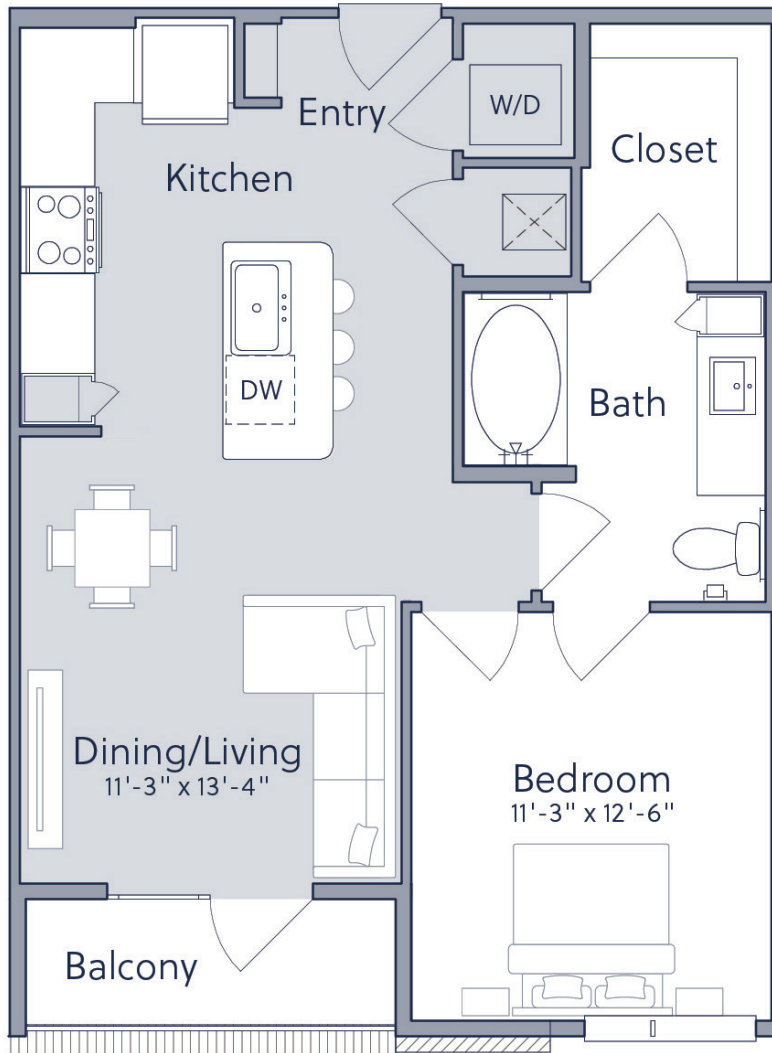

A1

1 BED / 1 BATH

675

SQ. FT.

CAMERON

4545 E. Warren Avenue | Denver, CO 80222

thecamerondenver.com

**Floor plans are artist's rendering. All dimensions are approximate. Actual product and specifications may vary in dimension or detail. Not all features are available in every apartment. Prices and availability are subject to change. Please see a representative for details.*