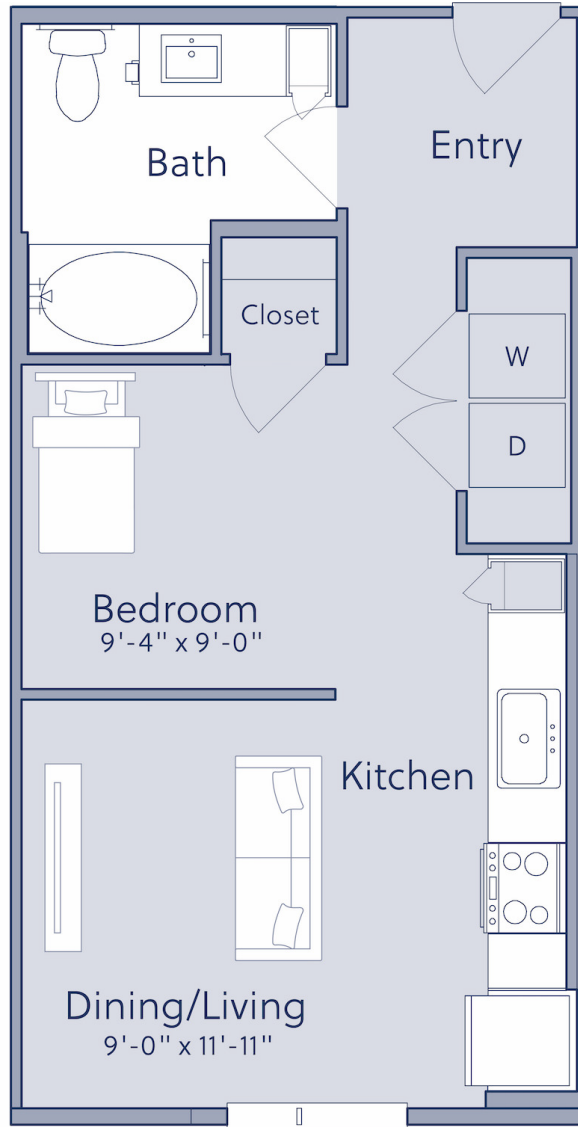

# AOA

STUDIO / 1 BATH

520  
SQ. FT.

CAMERON

4545 E. Warren Avenue | Denver, CO 80222

[thecamerondenver.com](http://thecamerondenver.com)

*\*Floor plans are artist's rendering. All dimensions are approximate. Actual product and specifications may vary in dimension or detail. Not all features are available in every apartment. Prices and availability are subject to change. Please see a representative for details.*