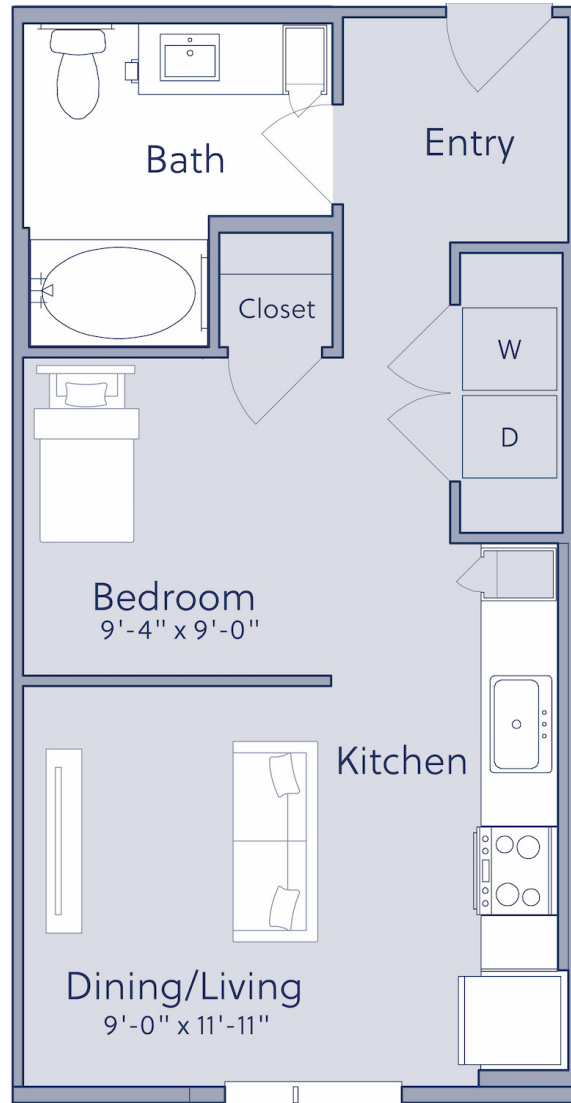

# A0A

STUDIO / 1 BATH

# 520

SQ. FT.

CAMERON

4545 E. Warren Avenue | Denver, CO 80222

[www.thecamerondenver.com](http://www.thecamerondenver.com)

Floorplans are artist's rendering. All dimensions are approximate. Actual product and specifications may vary in dimension or detail. Not all features are available in every apartment. Prices and availability are subject to change. Please see a representative for details.