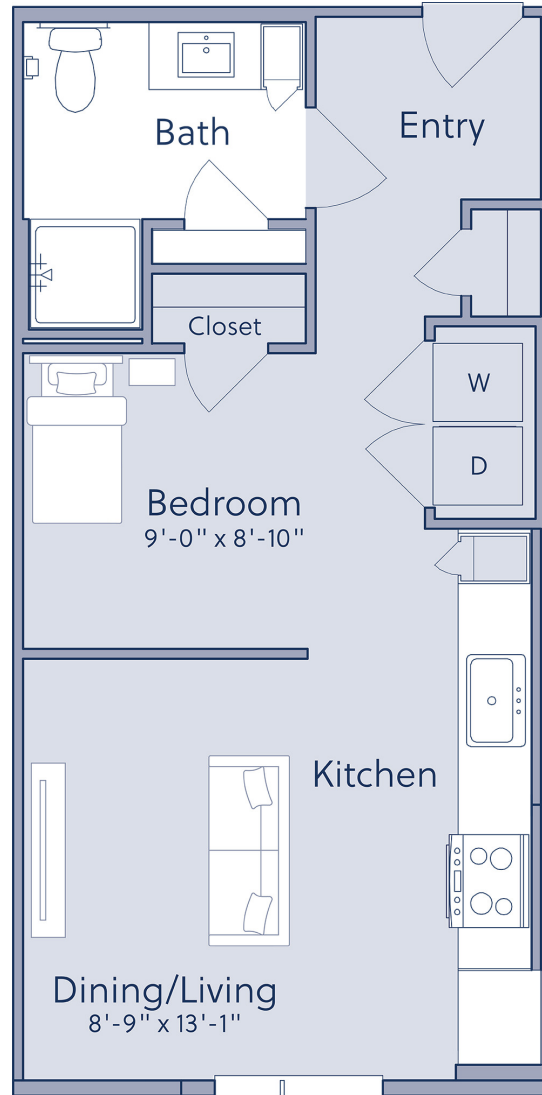

A0A-HC AFF

STUDIO / 1 BATH

520

SQ. FT.

4545 E. Warren Avenue | Denver, CO 80222

www.thecamerondenver.com

Floorplans are artist's rendering. All dimensions are approximate. Actual product and specifications may vary in dimension or detail.
Not all features are available in every apartment. Prices and availability are subject to change. Please see a representative for details.