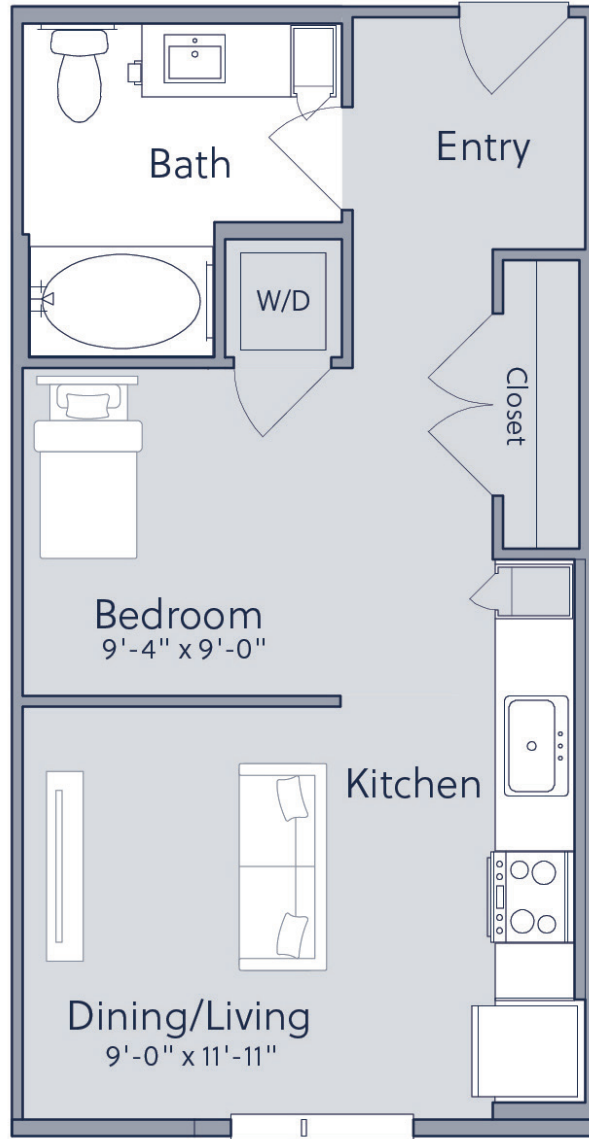

A0

STUDIO / 1 BATH

496

SQ. FT.

CAMERON

4545 E. Warren Avenue | Denver, CO 80222

thecamerondenver.com

**Floor plans are artist's rendering. All dimensions are approximate. Actual product and specifications may vary in dimension or detail. Not all features are available in every apartment. Prices and availability are subject to change. Please see a representative for details.*