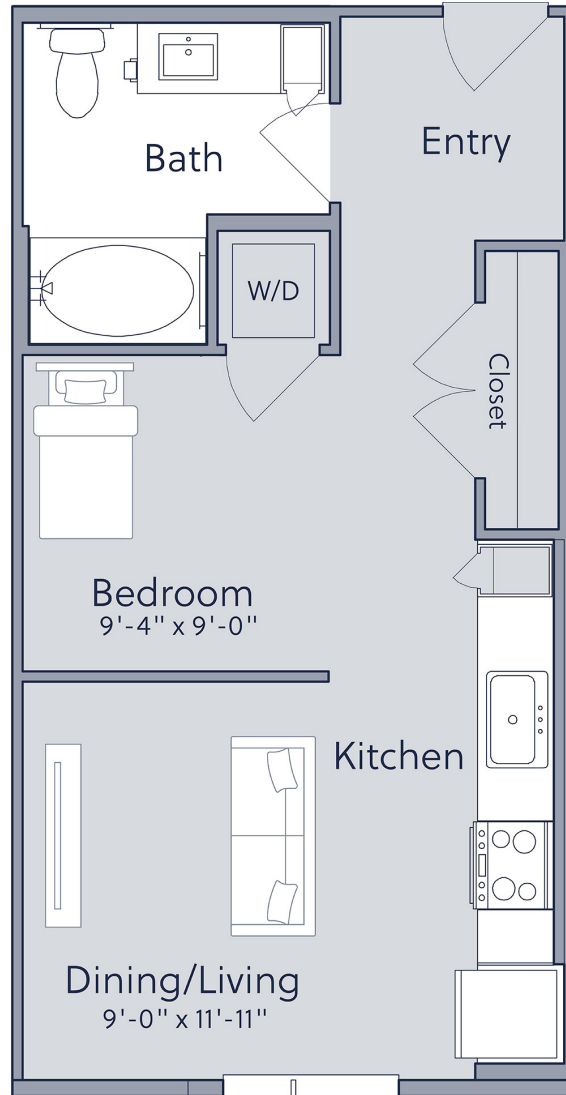

A0 AFF

STUDIO / 1 BATH

496

SQ. FT.

4545 E. Warren Avenue | Denver, CO 80222

www.thecamerondenver.com

Floorplans are artist's rendering. All dimensions are approximate. Actual product and specifications may vary in dimension or detail. Not all features are available in every apartment. Prices and availability are subject to change. Please see a representative for details.